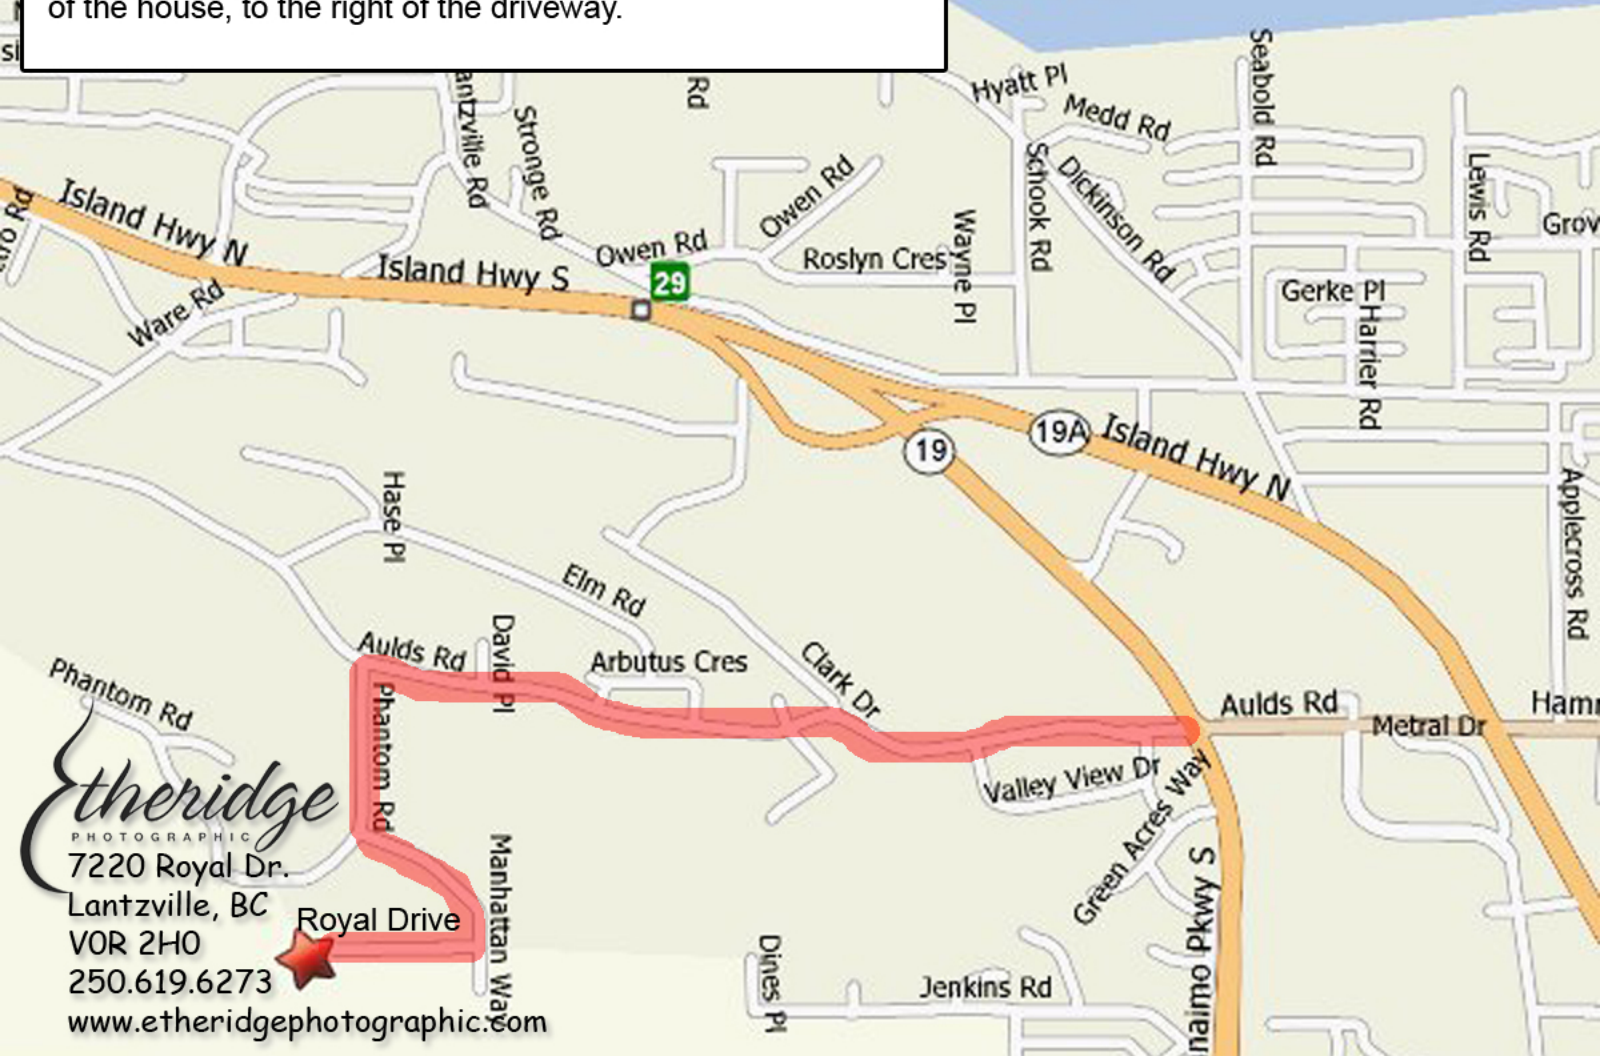

From Aulds Rd. turn onto Phantom. Turn left on Manhattan, then right onto Royal Dr. The studio is near the end of the street to the right. The studio entrance is on the second level of the house, to the right of the driveway.